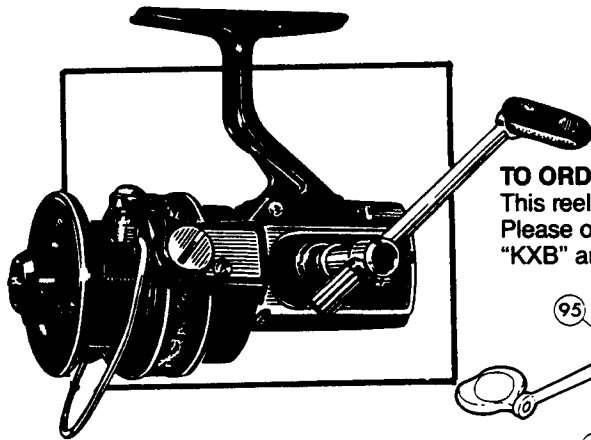

SHIMANO®

1987 REPAIR MANUAL BASS ONE

Shimano American Corporation, One Shimano Dr.
Irvine, CA 92718

TO ORDER:

This reel belongs to the "KX, Bass-1" series.
Please order parts using the abbreviation
"KXB" and the part number.

EXPLODED PARTS VIEW BASS ONE

PARTS LIST

PART # DESCRIPTION

| | |
|-----|-------------------------|
| 14 | Bail Mount Screw |
| 15 | Bail Spring Cover Screw |
| 19 | Line Guide Lock Washer |
| 20 | Line Guide Screw |
| 21 | Roller Line Guide |
| 23 | Trip Lever Screw |
| 25B | Anti Reverse Spacer |
| 26 | Bearing Lock Screw |
| 28 | Ball Bearing |
| 38 | Drive Gear Bushing |
| 41 | Thrust Washer |
| 44 | Side Plate Screw |
| 46 | Handle Retainer Screw |
| 47 | Dust Cap |
| 48 | Oscillation Block |
| 49 | Oscillation Block Screw |
| 50 | Anti Reverse Switch |
| 52 | Actuator Screw |
| 54 | Trip Lever Cover Screw |

PART # DESCRIPTION

| | |
|-----|---------------------------|
| 56 | Oscillation Disk Screw |
| 60 | Bail Mount |
| 72C | Spool Axle |
| 73 | Rotor Nut |
| 75 | Trip Lever Spring |
| 76B | Trip Lever Cover |
| 78 | Bail Wire Screw |
| 79 | Bail Spring Cover |
| 80 | Bail Spring |
| 81 | Anti Reverse Ratchet |
| 83 | Bearing Lock |
| 84 | Pinion Gear |
| 85 | Trip Cam |
| 86 | Anti Reverse Shaft Spring |
| 87 | Anti Reverse Shaft |
| 88 | Anti Reverse Dog |
| 89 | Anti Reverse Dog Screw |

PART # DESCRIPTION

| | |
|-----|-----------------------------|
| 91 | Drive Gear |
| 93 | Handle Screw Lock Washer |
| 94 | Anti Reverse Actuator |
| 95 | Handle |
| 97 | Bail Wire |
| 98 | Rotor |
| 99 | Trip Lever |
| 100 | Trip Lever Spacer |
| 102 | Oscillation Disk |
| 103 | Oscillation Guide |
| 105 | Drag Adjusting Knob |
| 106 | Drag Disk |
| 107 | Spool Shell |
| 108 | Click Spring |
| 109 | Base Drag Washer |
| 110 | Spool Spindle |
| 111 | Housing |
| 112 | Side Plate |