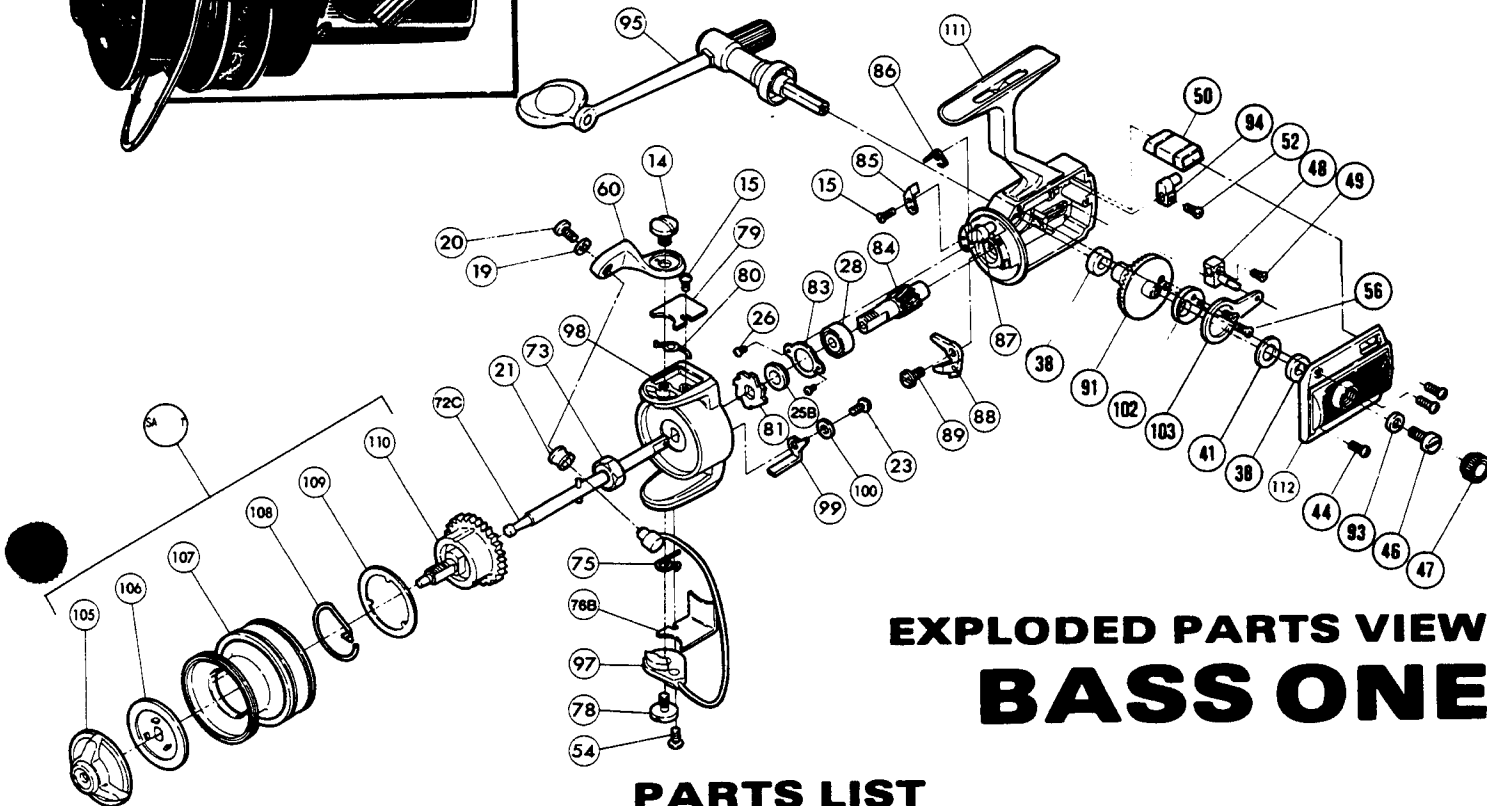

SHIMANO®

1987 REPAIR MANUAL BASS ONE

Shimano American Corporation, One Shimano Dr.
Irvine, CA 92718

TO ORDER:

This reel belongs to the "KX, Bass-1" series.
Please order parts using the abbreviation
"KXB" and the part number.

EXPLODED PARTS VIEW BASS ONE

PARTS LIST

PART # DESCRIPTION

| | |
|-----|-------------------------|
| 14 | Bail Mount Screw |
| 15 | Bail Spring Cover Screw |
| 19 | Line Guide Lock Washer |
| 20 | Line Guide Screw |
| 21 | Roller Line Guide |
| 23 | Trip Lever Screw |
| 25B | Anti Reverse Spacer |
| 26 | Bearing Lock Screw |
| 28 | Ball Bearing |
| 38 | Drive Gear Bushing |
| 41 | Thrust Washer |
| 44 | Side Plate Screw |
| 46 | Handle Retainer Screw |
| 47 | Dust Cap |
| 48 | Oscillation Block |
| 49 | Oscillation Block Screw |
| 50 | Anti Reverse Switch |
| 52 | Actuator Screw |
| 54 | Trip Lever Cover Screw |

PART # DESCRIPTION

| | |
|-----|---------------------------|
| 56 | Oscillation Disk Screw |
| 60 | Bail Mount |
| 72C | Spool Axle |
| 73 | Rotor Nut |
| 75 | Trip Lever Spring |
| 76B | Trip Lever Cover |
| 78 | Bail Wire Screw |
| 79 | Bail Spring Cover |
| 80 | Bail Spring |
| 81 | Anti Reverse Ratchet |
| 83 | Bearing Lock |
| 84 | Pinion Gear |
| 85 | Trip Cam |
| 86 | Anti Reverse Shaft Spring |
| 87 | Anti Reverse Shaft |
| 88 | Anti Reverse Dog |
| 89 | Anti Reverse Dog Screw |

PART # DESCRIPTION

| | |
|-----|-----------------------------|
| 91 | Drive Gear |
| 93 | Handle Screw Lock Washer |
| 94 | Anti Reverse Actuator |
| 95 | Handle |
| 97 | Bail Wire |
| 98 | Rotor |
| 99 | Trip Lever |
| 100 | Trip Lever Spacer |
| 102 | Oscillation Disk |
| 103 | Oscillation Guide |
| 105 | Drag Adjusting Knob |
| 106 | Drag Disk |
| 107 | Spool Shell |
| 108 | Click Spring |
| 109 | Base Drag Washer |
| 110 | Spool Spindle |
| 111 | Housing |
| 112 | Side Plate |